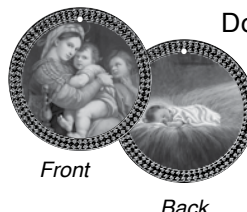

Shipping is free!

\$1.25 each

CA-1133 MADONNA AND CHILD ORNAMENT

Double-sided ornament featuring Raphael's Madonna of the Chair. Full-color, 3¼".

Shipping is free!

\$1.25 each

Front

Back

LAPEL PINS

CA-1001 "KEEP CHRIST IN CHRISTMAS" LAPEL PIN

Raphael's *Madonna of the Chair* in full color. This image of the Madonna with Child and Saint John the Baptist was painted in 1515. The art is surrounded with the message "Keep Christ In Christmas." This attractive lapel pin is a personal evangelistic message spreading the true meaning of Christmas—the birth of Jesus! **Shipping is free!**